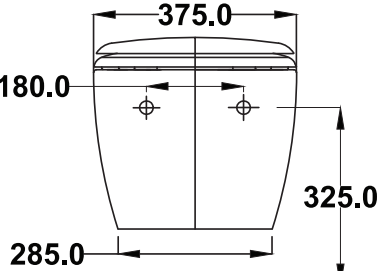

Product Drawing	
Item	Water Closet
Model	Charisma SC1986 (F)
Brand	COTTO

Finished Wall

Finished Floor