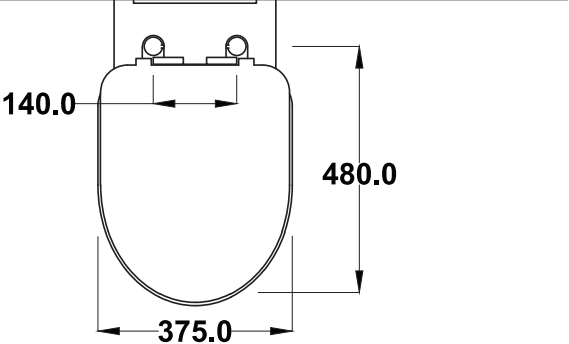

Product Drawing	
Item	Water Closet
Model	Charisma SC1986 (F)
Brand	COTTO

Finished Wall

Finished Floor