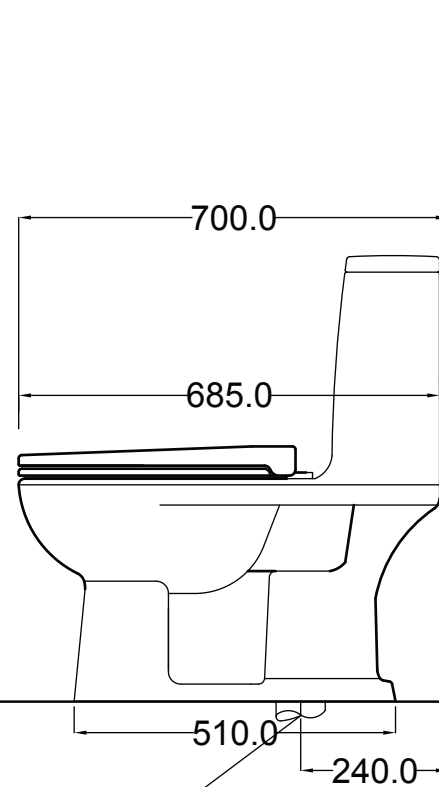

Product Drawing	
Item	Water Closet
Model	CM 750
Brand	CHARU

Finished Wall

Finished Wall

Water Supply $\square \frac{1}{2}$ "

70.0 \oplus

Finished Floor

Drain $\square 4$ "