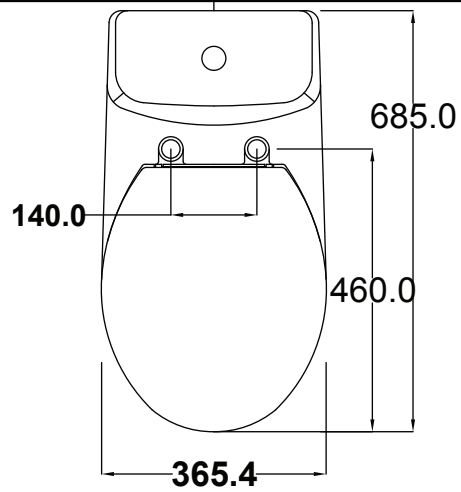

Product Drawing	
Item	Water Closet
Model	CM 750
Brand	CHARU

Finished Wall

Finished Wall

Water Supply $\square \frac{1}{2}$ "

70.0 \oplus

Finished Floor

Drain $\square 4$ "