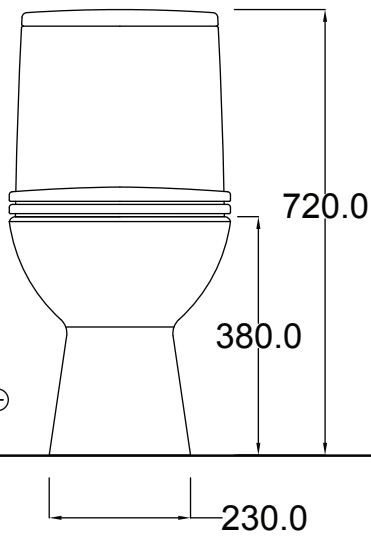

Product Drawing	
Item	Water Closet
Model	CM 750
Brand	CHARU

Finished Wall

Finished Wall

Water Supply $\square \frac{1}{2}$ "

70.0 \oplus

Finished Floor

Drain $\square 4$ "