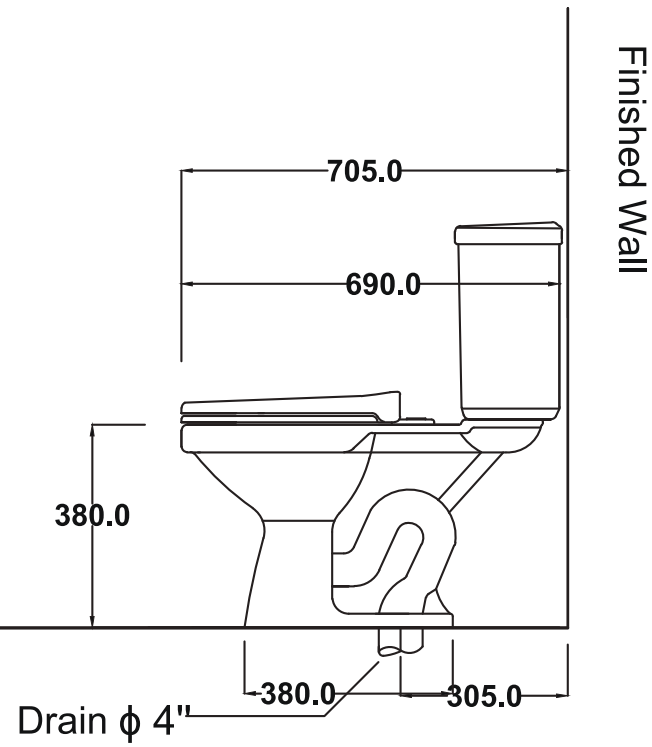

Product Drawing	
Item	Water Closet
Model	Wendy / C13960
Brand	COTTO

Finished Floor

Drain $\phi 4$ "