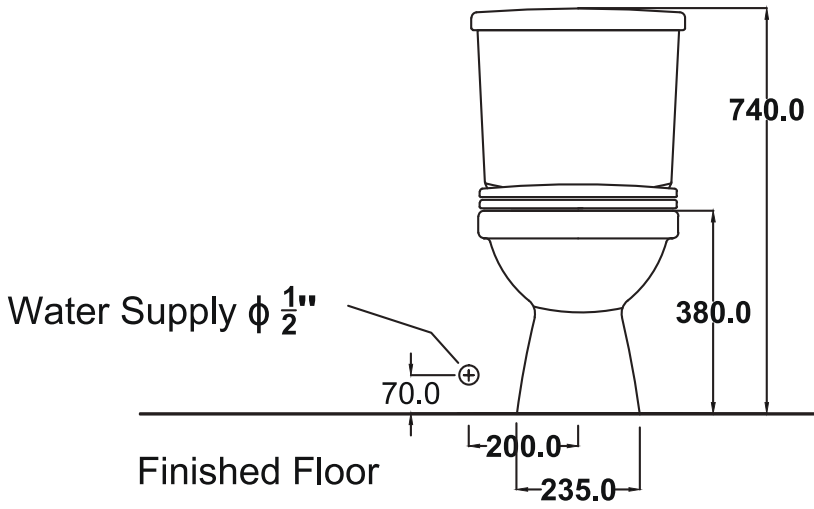

Product Drawing	
Item	Water Closet
Model	Wendy / C13960
Brand	COTTO

Finished Floor

Drain $\phi 4$ "