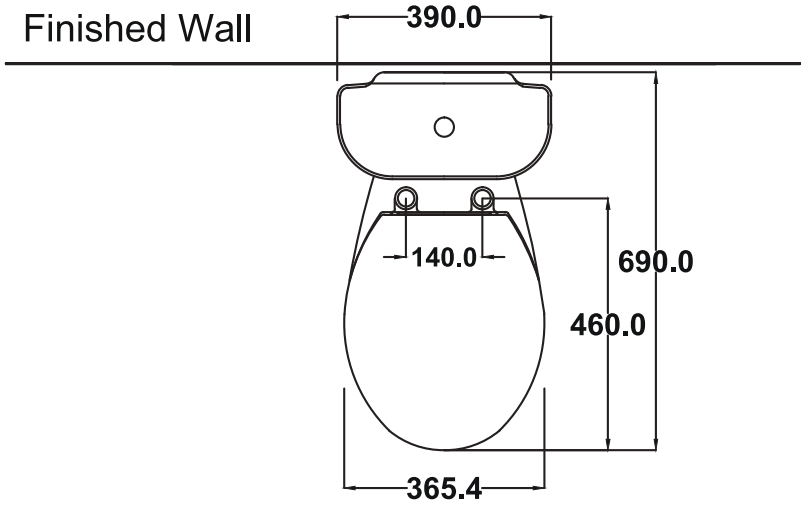

Product Drawing	
Item	Water Closet
Model	Wendy / C13960
Brand	COTTO

Finished Floor

Drain $\phi 4$ "