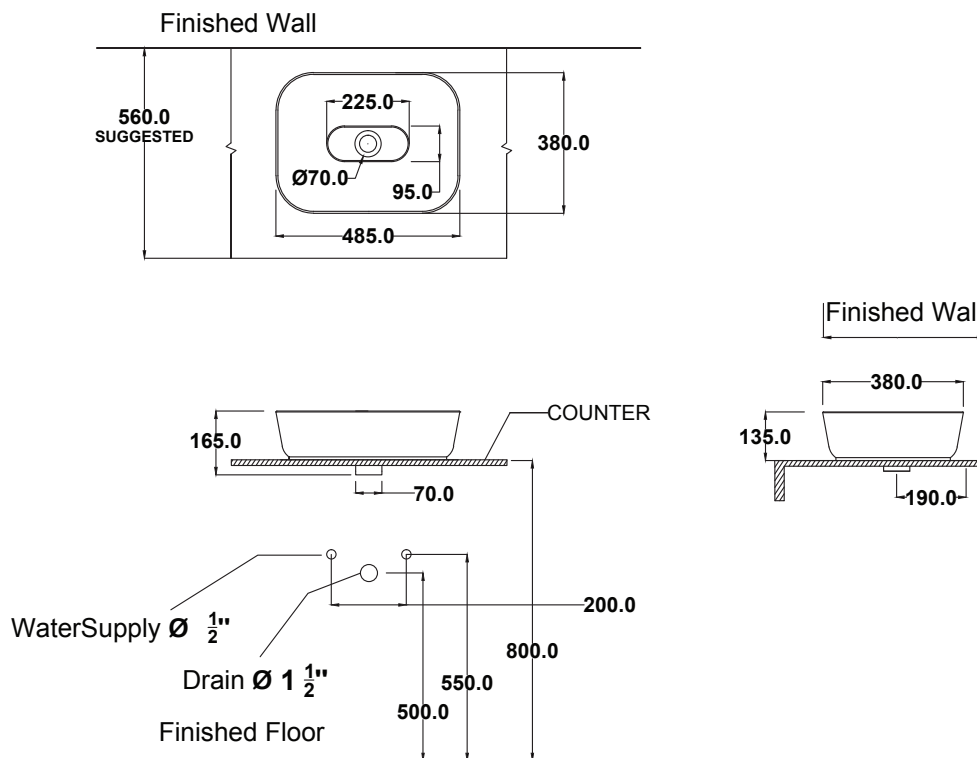

**Product Descriptions**

- Model : Vibe C003607
- Brand : COTTO
- Item : Above Counter Basin
- Size : 485 x 380 x 165 mm.

Note: Tolerance of all dimensions is ± 4%.

**Attributes**

- A Stylish above counter basin for your washroom
- Adequate depth and using space for user friendly experience