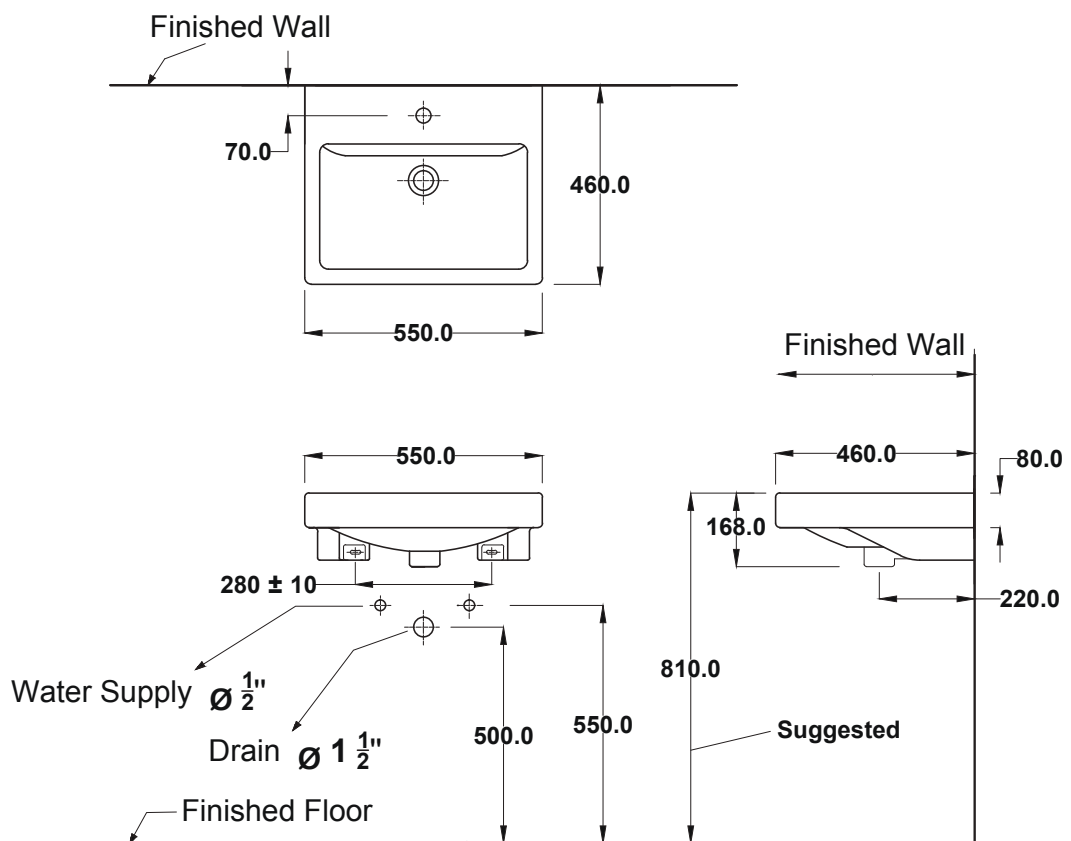

Product Descriptions

- Model : VIVA C0156
- Brand : COTTO
- Item : Counter Basin
- Size : 550 x 460 x 168 mm.

Note: Tolerance of all dimensions is $\pm 4\%$.

Attributes

- Easy installation & gives solutions to limited space management
- Geometric shape design, compatible with any bathroom style
- Provide space for more convenience