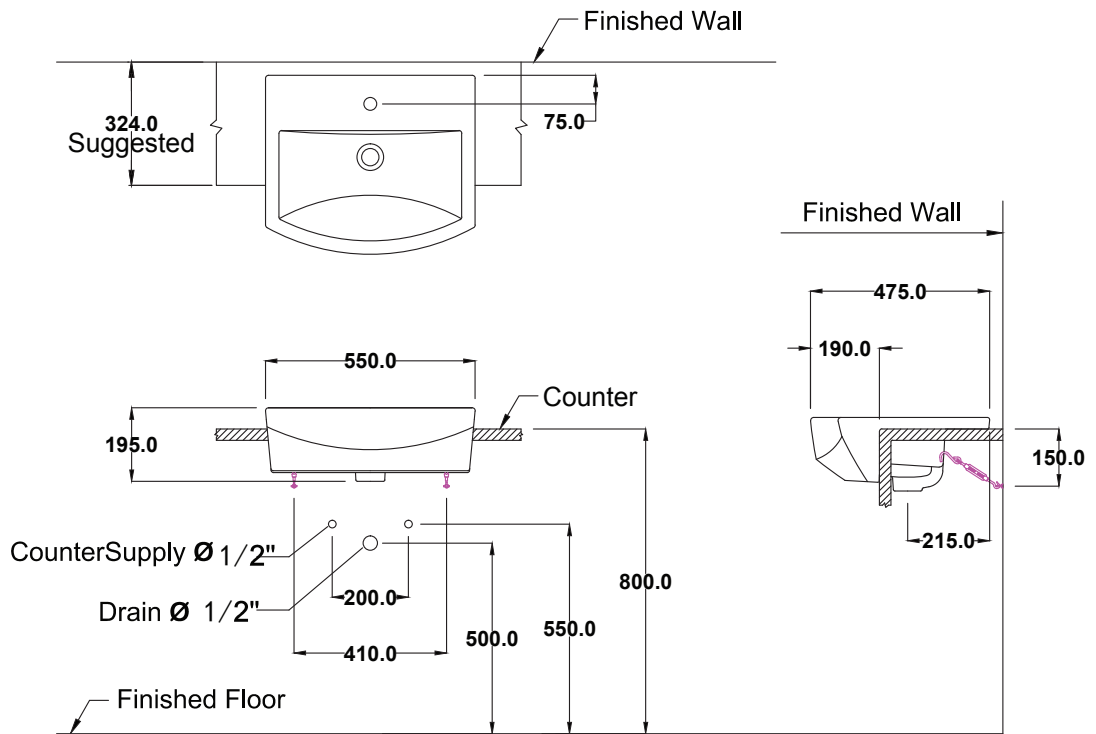

Product Description

- Model : Tetragon C02427
- Brand : COTTO
- Item : Semi Recessed Basin
- Size : 550x475x195 mm.

Note: Tolerance of all dimensions is ± 4%.

Attributes

- Semi Recessed provides more efficiency in limited space
- Hygiene. Less stain- easy to clean
- A complete new look for your washroom