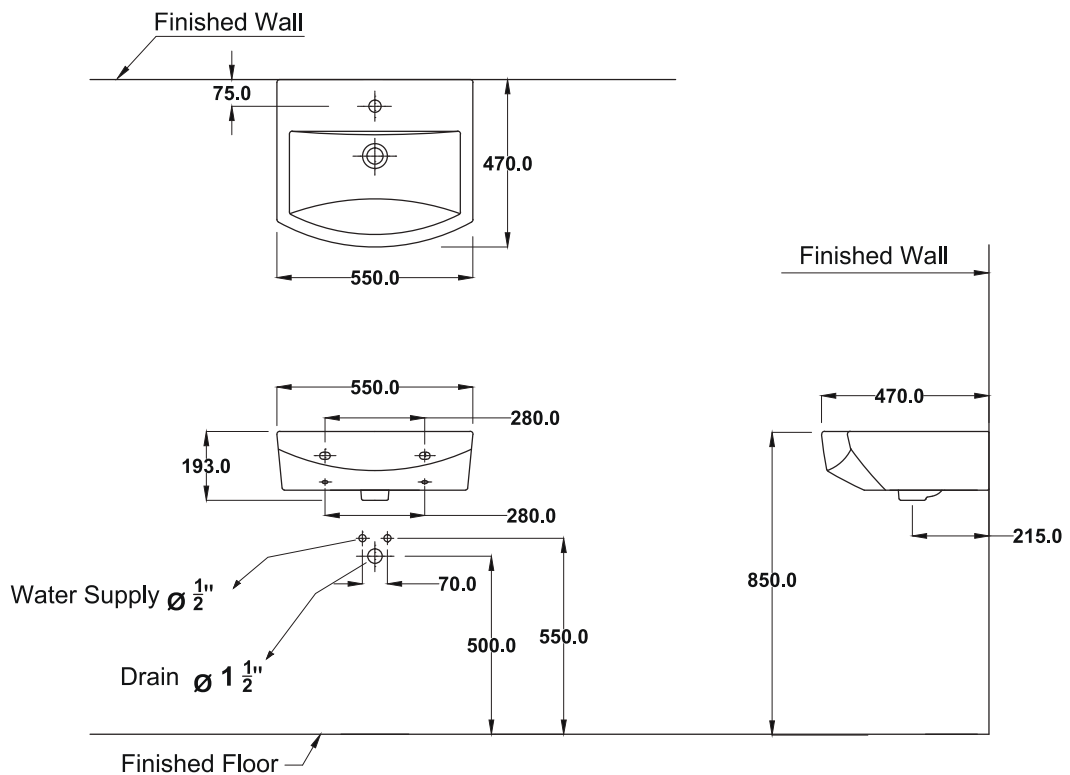

Product Descriptions

- Model : Tetragon C01517
- Brand : COTTO
- Item : Wall Hung Basin
- Size : 550 x 470 x 193 mm.

Note: Tolerance of all dimensions is ± 4%.

Attributes

- Hygiene. Less stain & easy to clean
- Easy installation & gives solutions to limited space management