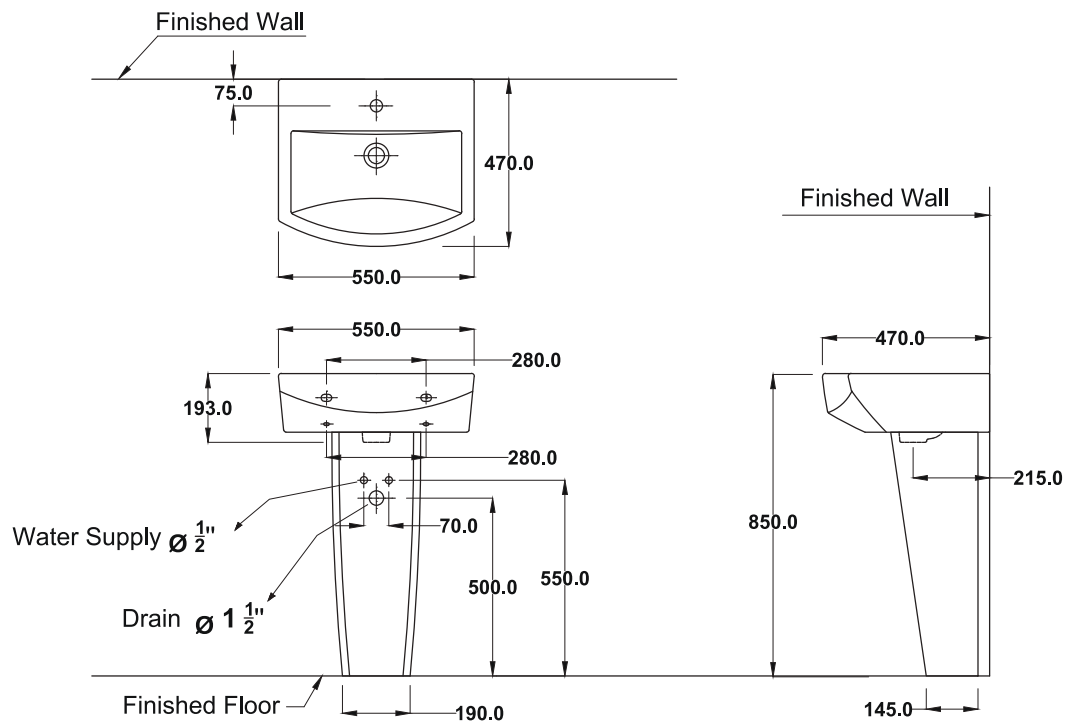

Product Descriptions

- Model : Tetragon C01517 / C4150
- Brand : COTTO
- Item : Wall Hung Basin with Pedestal
- Size : 550 x 470 x 850 mm.

Note: Tolerance of all dimensions is ± 4%.

Attributes

- Hygiene. Less stain & easy to clean
- Easy installation & gives solutions to limited space management