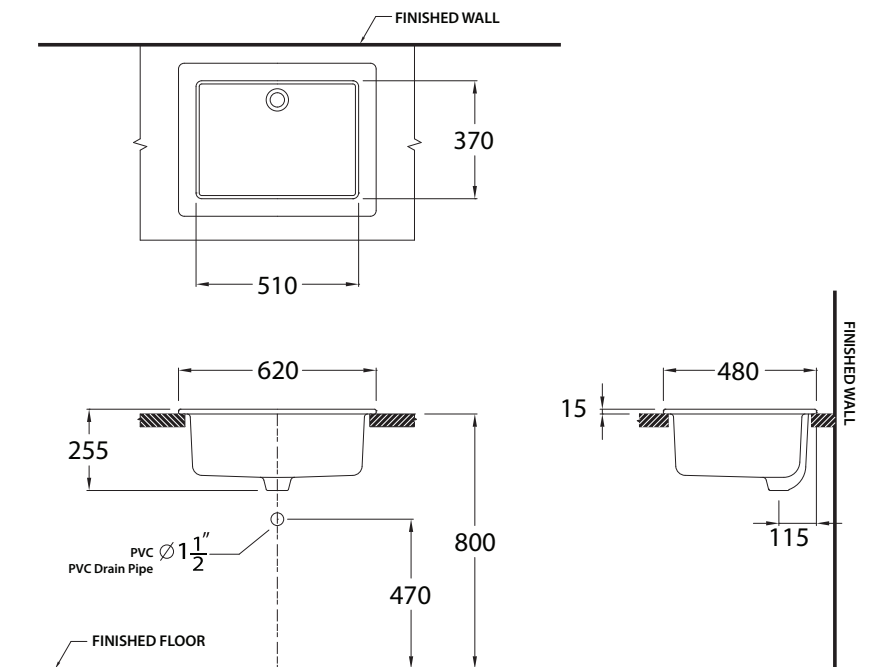

Product Descriptions

- Model : C5241 Sink 24
- Brand : COTTO
- Item : Counter Top Basin
- Size : 620 x 480 x 255 mm.

Note: Tolerance of all dimensions is $\pm 4\%$.

Attributes

- A ceramic sink with adequate depth for laboratory or medical usage
- Resistant to all chemical reactions