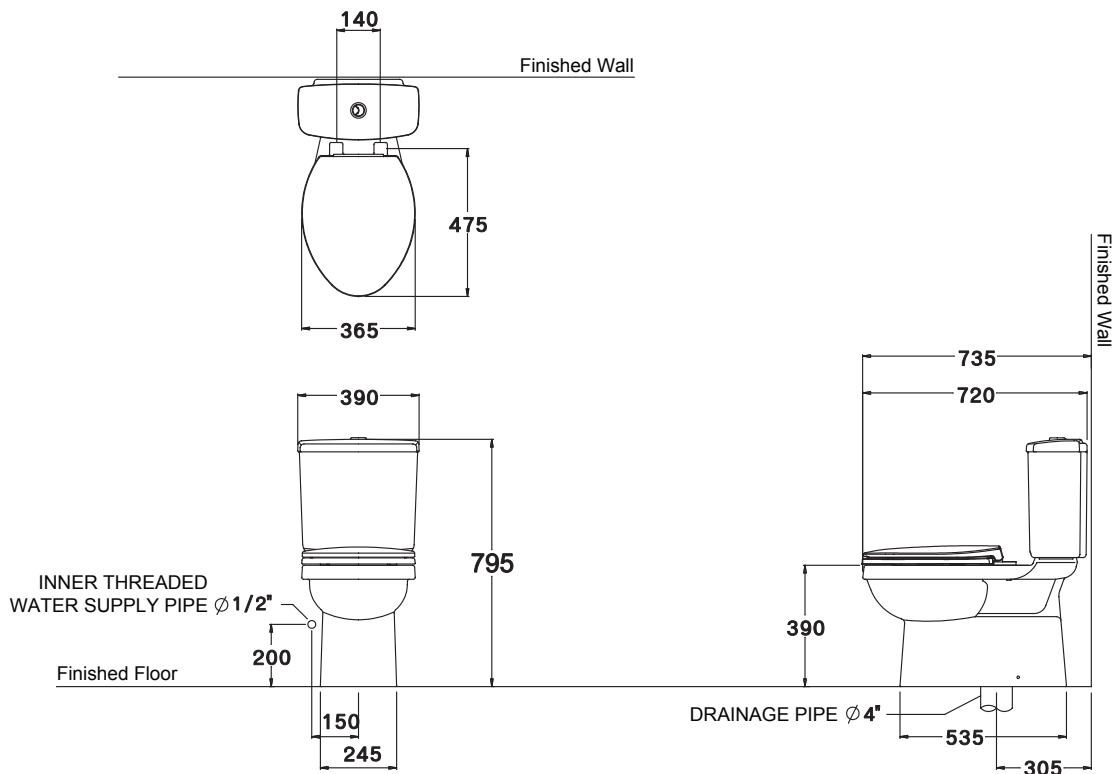

**Product Description**

- Model : Sella C13330
- Brand : COTTO
- Item : Two Piece Toilet
- Size : 390x720x795 mm.
- Flushing System : Wash Down  
Dual flush 3/6 L
- Trap Way : S Trap
- Outlet Range : 305 mm.

Note: Tolerance of all dimensions is ± 4%.

**Attributes**

- Beautiful design with concealing the trap- easier to clean
- Dual flush system for water saving
- More comfortable with long toilet seat- elongated shape
- Soft closed toilet seat, which protects seat crashing