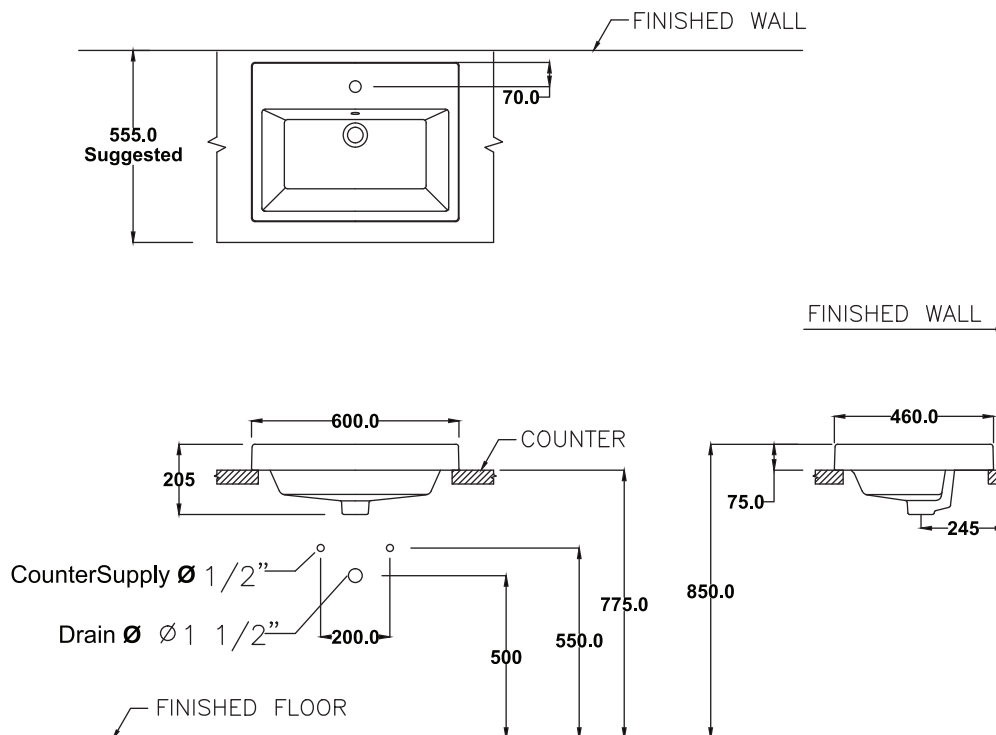

Product Description

- Model : Quado 60 C0902
- Brand : COTTO
- Item : Decorative Basin
- Size : 600 x 460 x 205 mm.

Note: Tolerance of all dimensions is $\pm 4\%$.

Attributes

- Stylish Sleek design for your washroom
- Adequate depth and using space ensure comfort