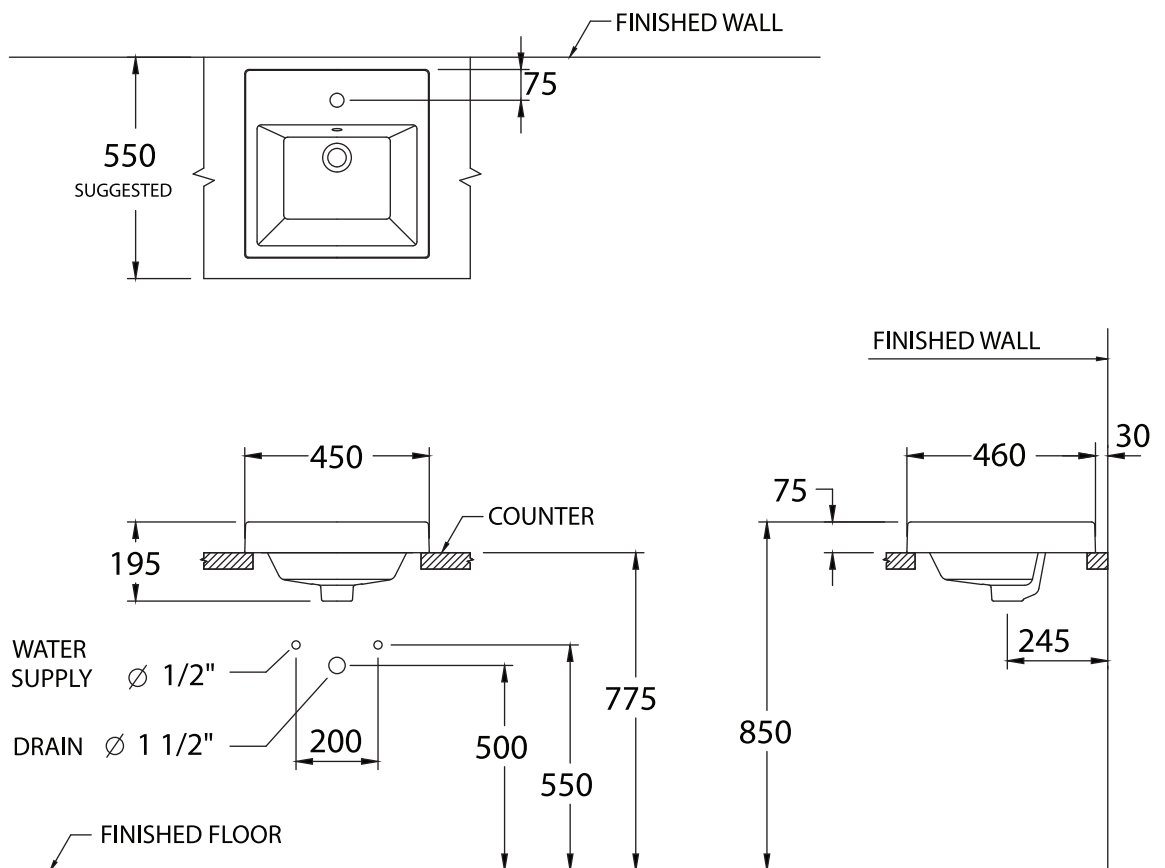

Product Description

- Model : Quado 45 C0901
- Brand : COTTO
- Item : Decorative Basin
- Size : 450 x 460 x 195 mm.

Note: Tolerance of all dimensions is $\pm 4\%$.

Attributes

- Compact design to utilize your maximum space
- Adequate depth and using space for user friendly experience