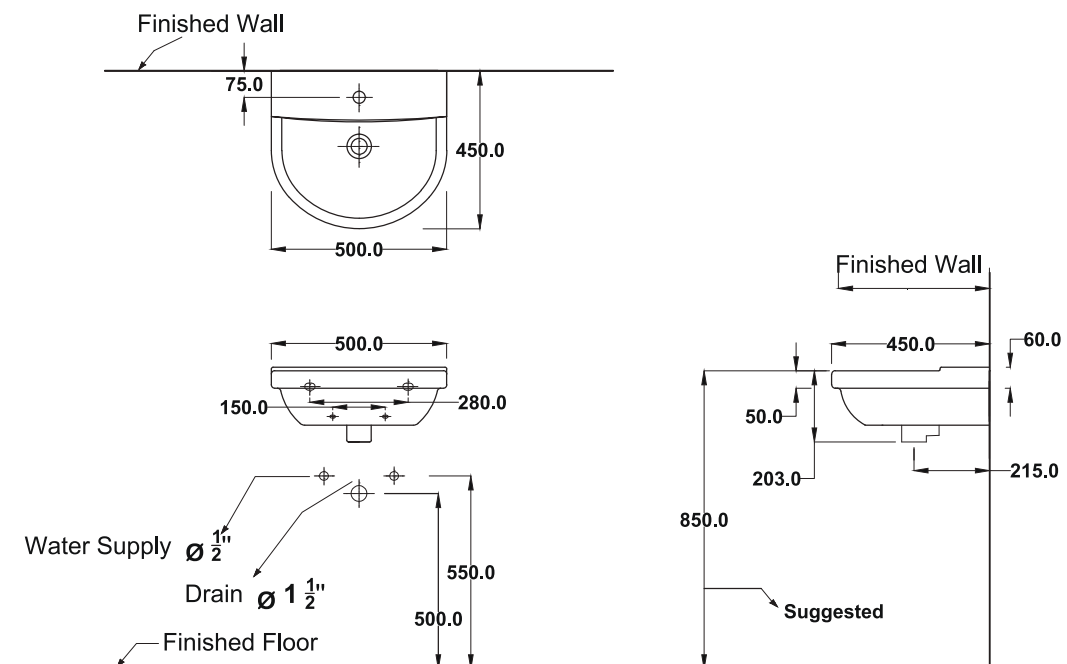

Product Descriptions

- Model : Living C01547
- Brand : COTTO
- Item : Wall Hung Basin
- Size : 500 x 450 x 203 mm.

Note: Tolerance of all dimensions is ± 4%.

Attributes

- Compact size, the length of the basin increases the utility
- Easy installation & saving space
- It's design for the bathroom with limited space