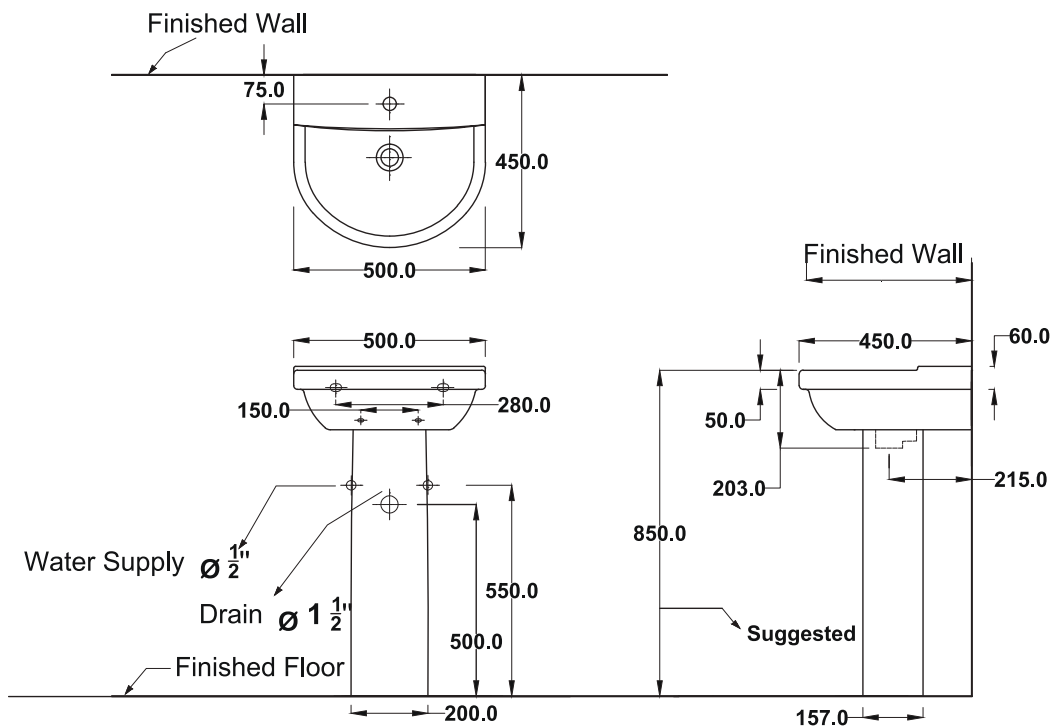

Product Descriptions

- Model : Living C01547 / C411
- Brand : COTTO
- Item : Wall Hung Basin with Pedestal
- Size : 500 x 450 x 850 mm.

Note: Tolerance of all dimensions is $\pm 4\%$.

Attributes

- Compact size, the length of the basin increases the utility
- Easy installation & saving space
- It's design for the bathroom with limited space