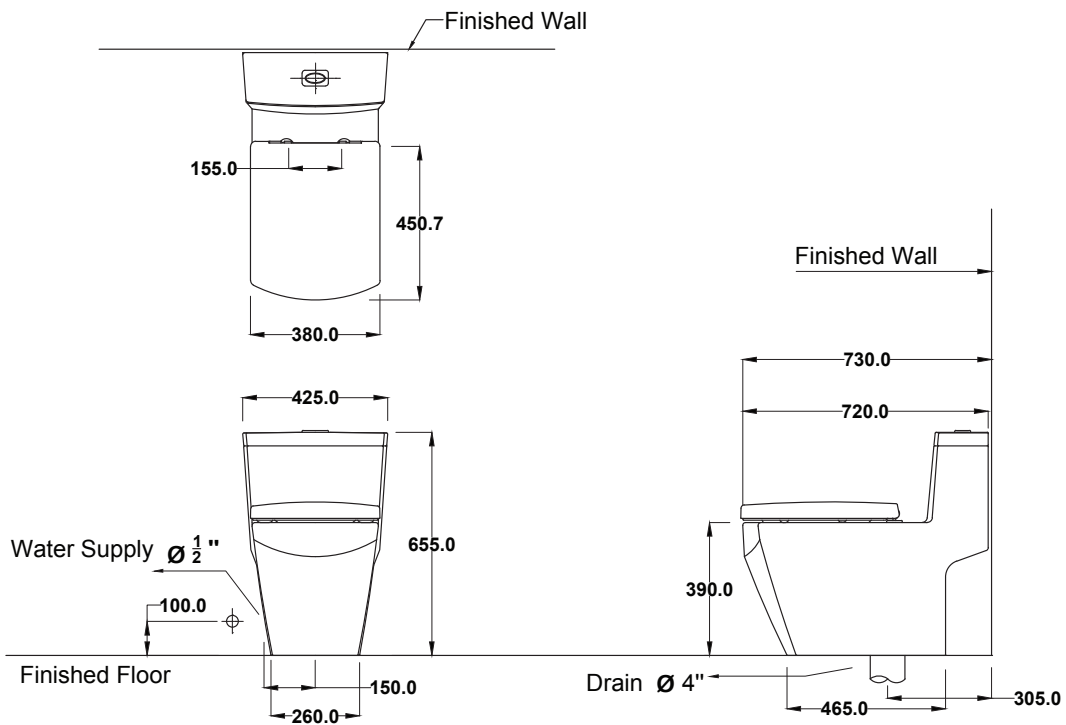

**Product Descriptions**

- Model : Grand Tetragon C10717
- Brand : COTTO
- Item : One Piece Toilet
- Size : 425 x 720 x 655 mm.
- Flush System : Siphonic Wash Down  
Dual flush 3/6 L
- Trap Way : S Trap
- Outlet Range : 305 mm.

Note: Tolerance of all dimensions is ± 4%.

**Attributes**

- Hygiene. Less stain and easy to clean
- Beautiful with skirt design, concealing the Trap, also easier to clean
- More comfortable with long toilet seat, elongated shape
- Soft closed toilet seat, which protects seat crashing