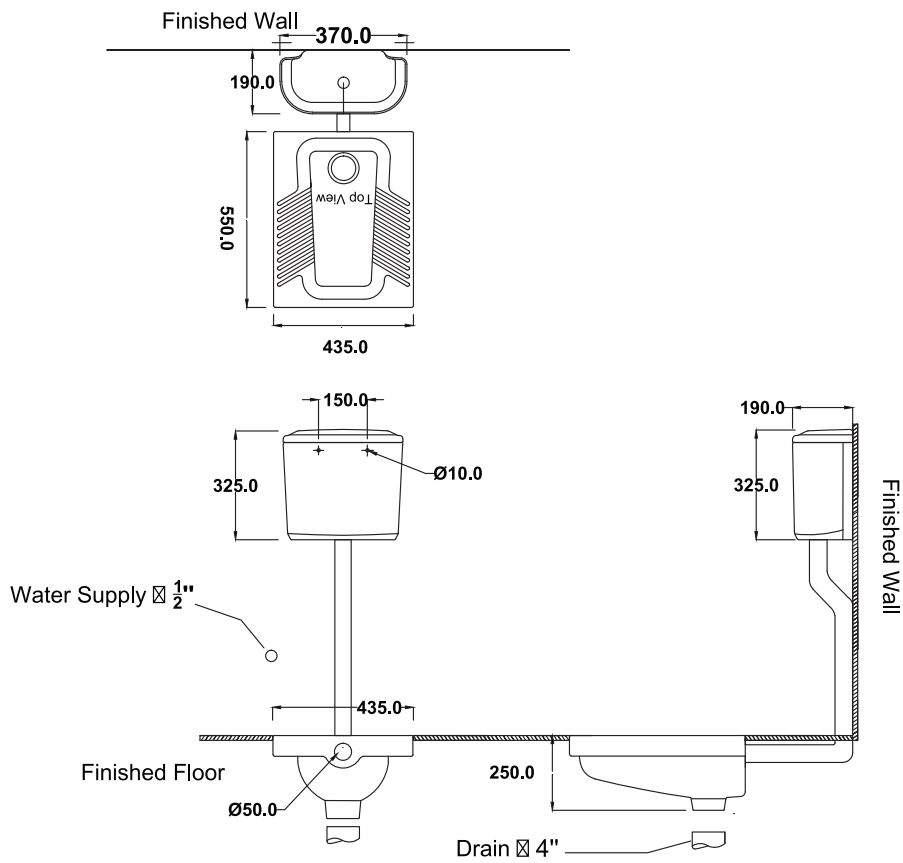

Product Descriptions

- Model : Giraffe C20001 (Squat Pan)
- Brand : COTTO
- Size : 435x550x250 mm.

Note: Tolerance of all dimensions is $\pm 4\%$.

Attributes

- Modern design with long foot space for user friendly experience
- Anti-slip foot rest designed for better experience