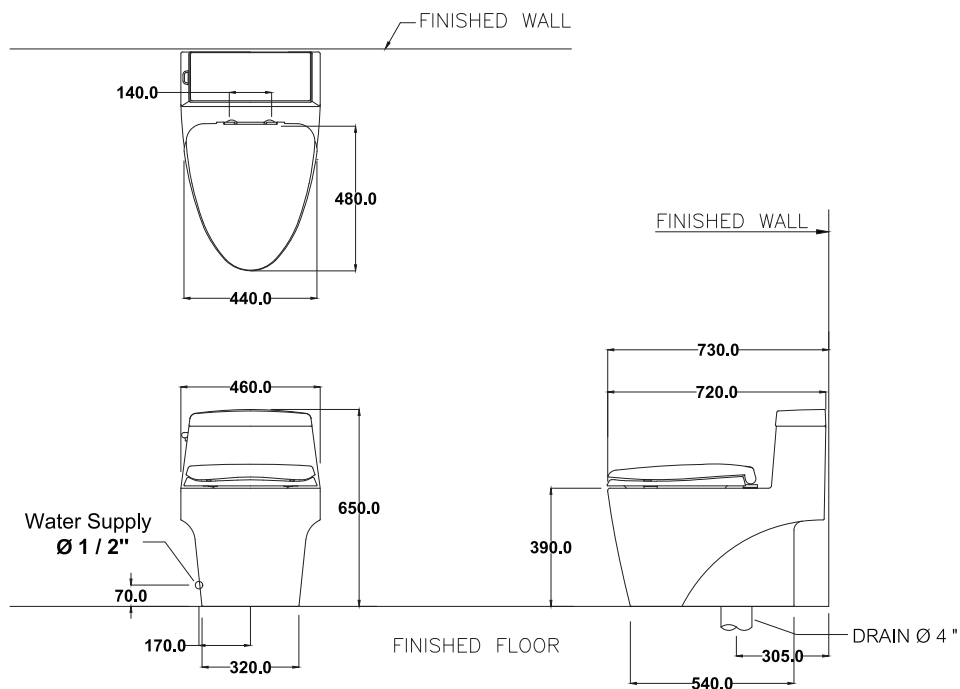

Product Description

- Model : G. Riviera C10527
- Brand : COTTO
- Item : One Piece Toilet
- Size : 460x720x650 mm.
- Flushing System : Siphon Jet
- Trap Way : S Trap
- Outlet Range : 305 mm.

Note: Tolerance of all dimensions is $\pm 4\%$.

Attributes

- Premium one piece water closet with full skirt elegant design
- Powerful siphon jet flushing system
- Hygiene. Less stain- easy to clean
- Elongated soft closed toilet seat for more comfort
- 'Click Release'- toilet seat, easy to install and remove by only a "Click"