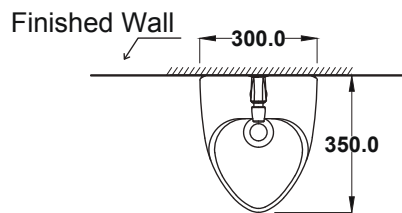

**Product Descriptions**

- Model : Chloe C30207
- Brand : COTTO
- Item : Wall Hung Urinal
- Size : 300 x 350 x 690 mm.
- Trap way : P-Trap
- Rough in : 490 mm.

Note: Tolerance of all dimensions is ± 4%.

**Attributes**

- Medium size wall hung urinal for all types of use
- Build in urinal trap. Easier to install
- Front inlet urinal