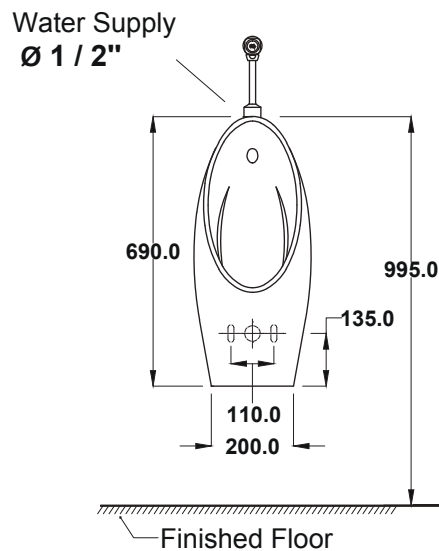

**Product Descriptions**

- Model : Chloe C30207
- Brand : COTTO
- Item : Wall Hung Urinal
- Size : 300 x 350 x 690 mm.
- Trap way : P-Trap
- Rough in : 490 mm.

Note: Tolerance of all dimensions is ± 4%.

**Attributes**

- Medium size wall hung urinal for all types of use
- Build in urinal trap. Easier to install
- Front inlet urinal