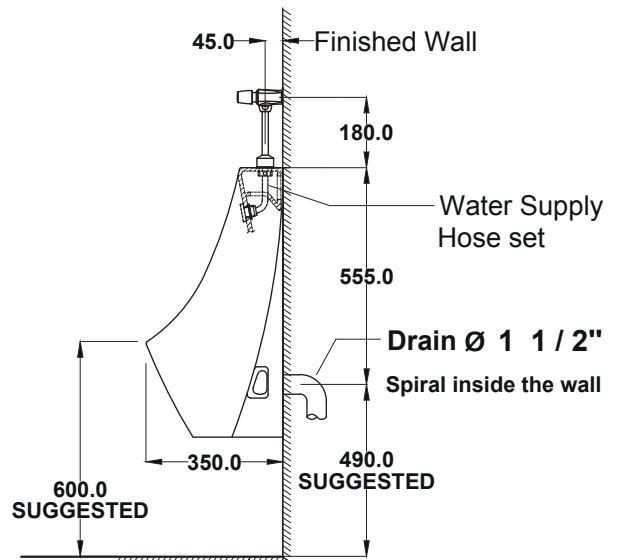

**Product Descriptions**

- Model : Chloe C30207
- Brand : COTTO
- Item : Wall Hung Urinal
- Size : 300 x 350 x 690 mm.
- Trap way : P-Trap
- Rough in : 490 mm.

Note: Tolerance of all dimensions is ± 4%.

**Attributes**

- Medium size wall hung urinal for all types of use
- Build in urinal trap. Easier to install
- Front inlet urinal