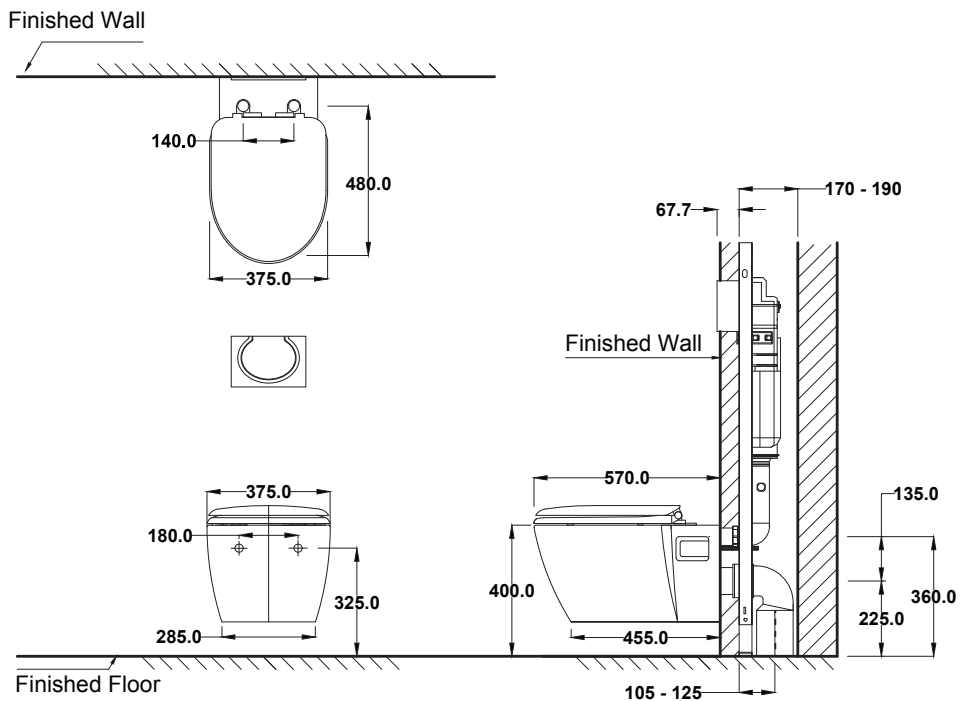

**Product Descriptions**

- Model : Charisma SC1986(F)
- Brand : COTTO
- Item : Wall Hung Toilet
- Size : 375x570x400 mm.
- Flush System : Wash Down  
Dual Flush 3/6 L
- Trap Way : P Trap
- Outlet Range : 225 mm.

Note: Tolerance of all dimensions is  $\pm 4\%$ .

**Attributes**

- Premium wall hung water closet with smart design
- Space saving for your toilet - Easy to clean & dry your washroom surface
- Dual Flush system for water saving
- Soft Closed toilet seat prevents seat crashing