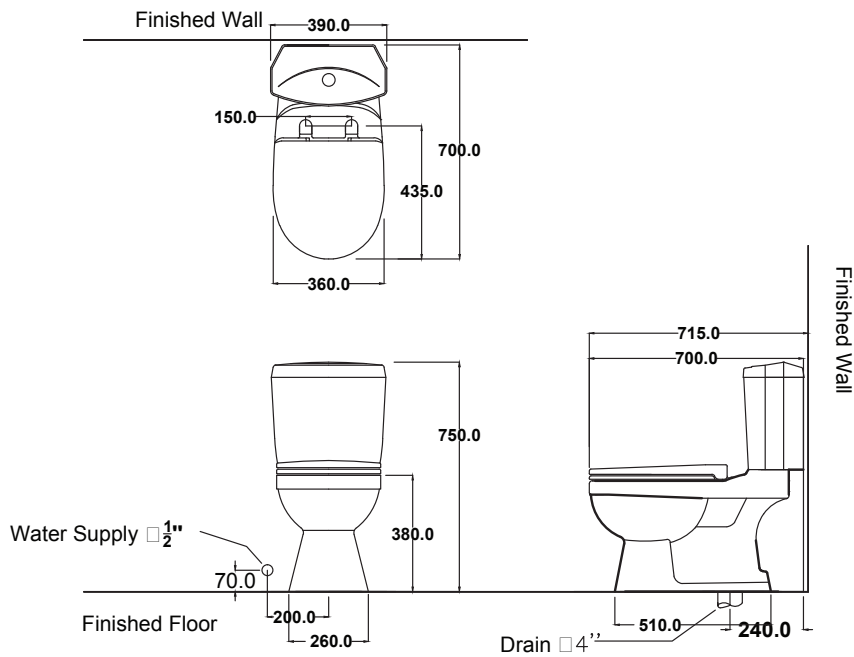

Product Descriptions

- Model : CM 15
- Brand : CHARU
- Item : Two Piece Toilet
- Size : 390x700x750 mm.
- Flush System : Wash Down
Dual Flush 3/6 Liters
- Trap Way : S Trap
- Outlet Range : 230 mm.

Note: Tolerance of all dimensions is $\pm 4\%$.

Attributes

1. A beautiful western look for your washroom
2. Adequate using space and depth for satisfactory user experience