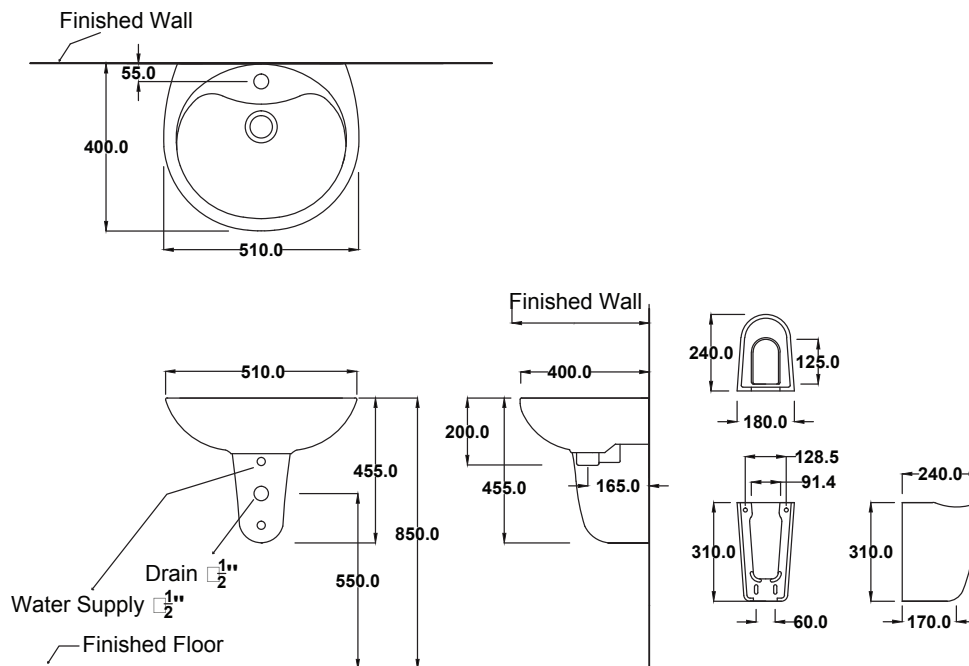

Product Descriptions

- Model : CM121 / CM1021
- Brand : CHARU
- Item : Wall Hung Basin with Half Pedestal
- Size : 510x400x455 mm.

Note: Tolerance of all dimensions is $\pm 4\%$.

Attributes

- A standard wash basin series having three different sizes for your flexible need
- Adequate using space and depth for satisfactory user experience