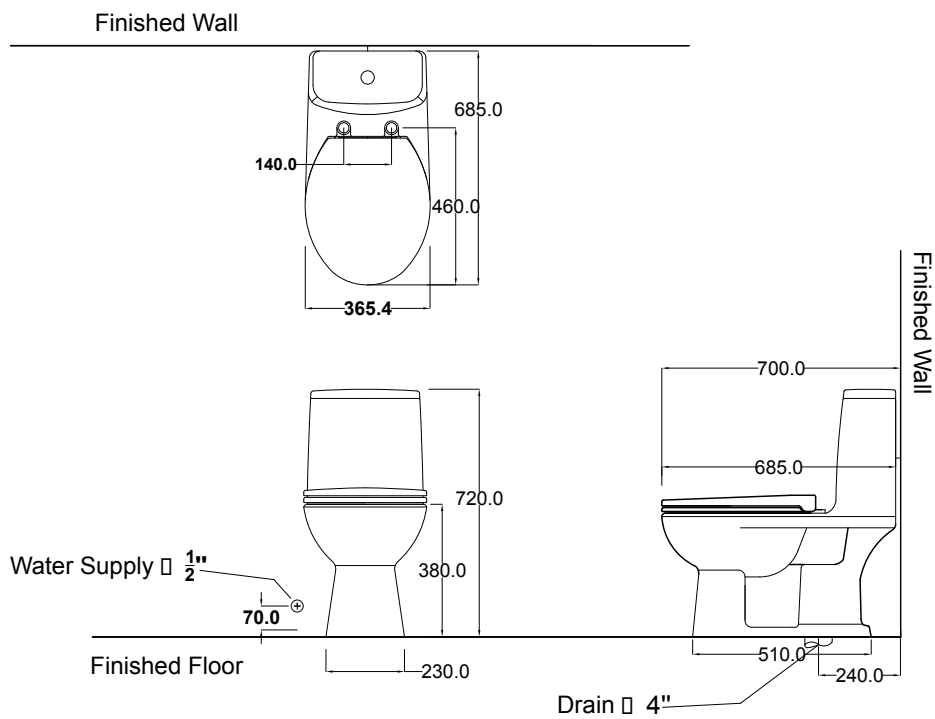

**Product Description**

- Model : CM 750
- Brand : CHARU
- Item : One Piece Toilet
- Size : 365x685x720 mm.
- Flushing System : Wash Down
- Trap Way : S Trap
- Outlet Range : 240 mm.

Note: Tolerance of all dimensions is ± 4%.

**Attributes**

- Elegant one piece water closet, less stain- easy to clean
- Elongated wide soft closed toilet seat for more comfort
- Dual flush for water saving option
- 'Long Slope'- ensures smooth flushing experience