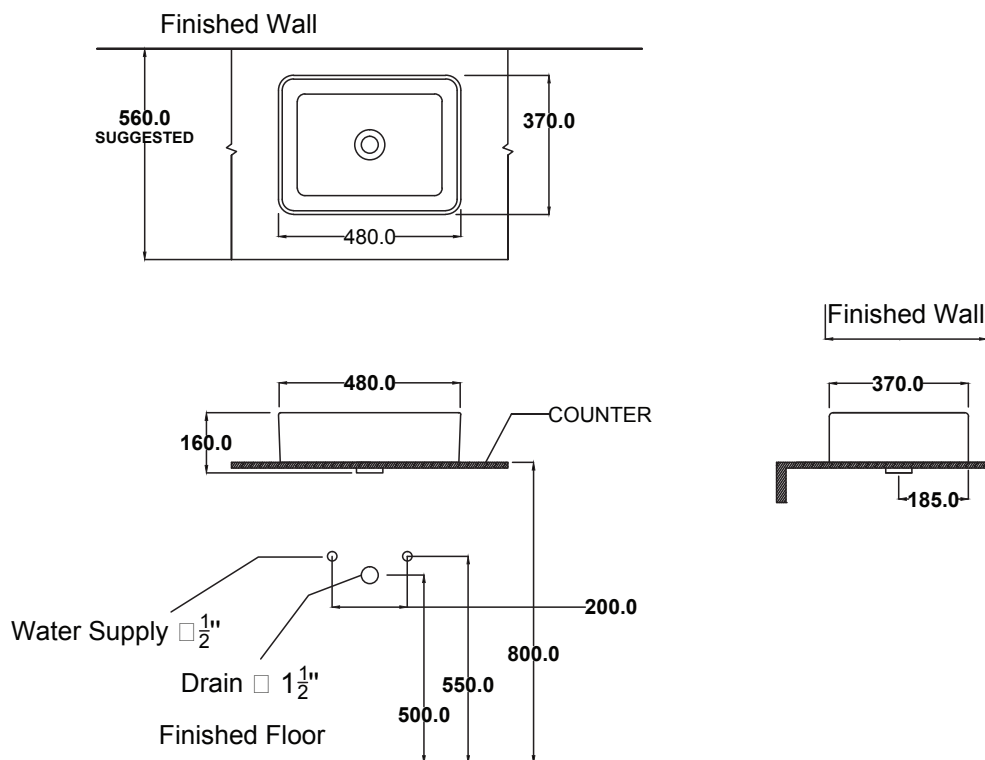

Product Descriptions

- Model : CM 355-D2
- Brand : CHARU
- Item : Decorative Above Counter Basin
- Size : 480 x 370 x 160 mm.

Note: Tolerance of all dimensions is $\pm 4\%$.

Attributes

- An artistic design to bring aristocracy to your washroom
- A gorgeous above counter option that dazzles in beauty