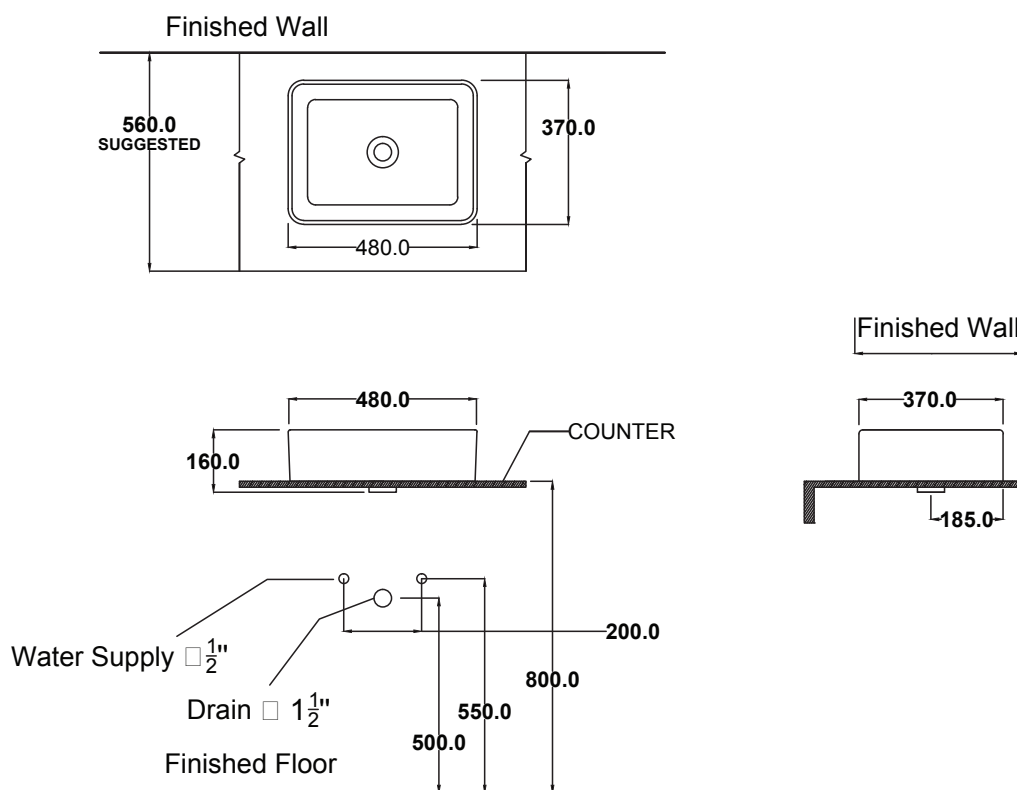

Product Descriptions

- Model : CM 355-D1
- Brand : CHARU
- Item : Decorative Above Counter Basin
- Size : 480 x 370 x 160 mm.

Note: Tolerance of all dimensions is $\pm 4\%$.

Attributes

- An artistic design to bring aristocracy to your washroom
- A gorgeous above counter option that dazzles in beauty