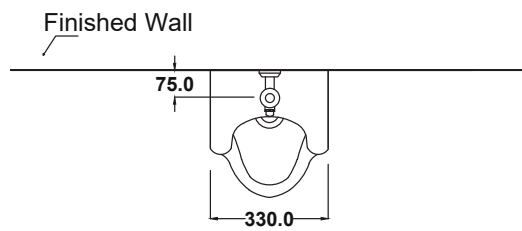

Product Descriptions

- Model : Natasha C313
- Brand : COTTO
- Item : Wall Hung Urinal
- Size : 330x315x600 mm.
- Trap Way : P Trap
- Flushing System : Top Inlet

Note: Tolerance of all dimensions is ± 4%.