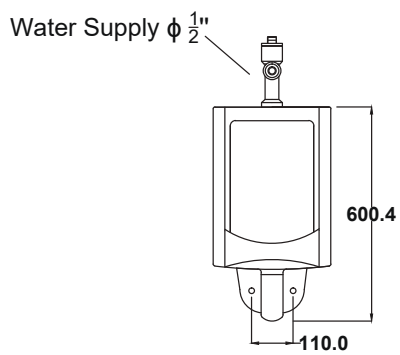

Product Descriptions

- Model : Natasha C313
- Brand : COTTO
- Item : Wall Hung Urinal
- Size : 330x315x600 mm.
- Trap Way : P Trap
- Flushing System : Top Inlet

Note: Tolerance of all dimensions is ± 4%.