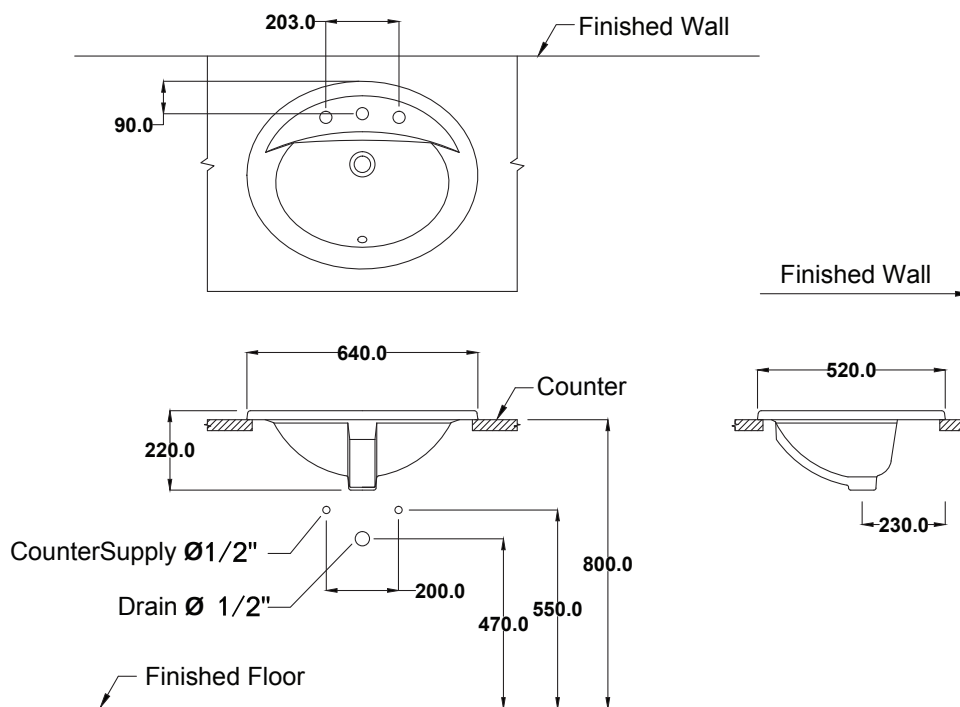

Product Descriptions

- Model : Serena C02607
- Brand : COTTO
- Item : Counter Top Basin
- Size : 640x520x220 mm.

Note: Tolerance of all dimensions is ± 4%.

Attributes

- An ultimate wash basin for your wider counter top space
- Adequate depth and using space for user friendly experience