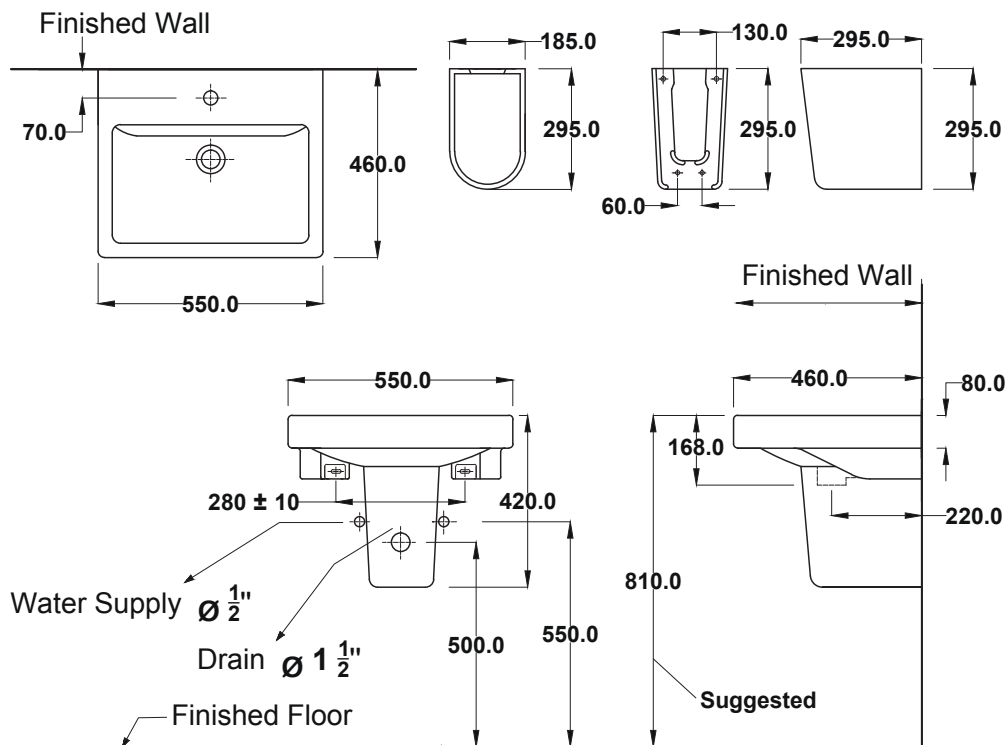

**Product Descriptions**

- Model : VIVA C0156
- Brand : COTTO
- Item : Wall Hung Basin with Half Pedestal
- Size : 550 x 460 x 420 mm.

Note: Tolerance of all dimensions is ± 4%.

**Attributes**

- Geometric shape design, compatible with any bathroom style
- Easy installation & gives solutions to limited space management
- Provide space for more convenience