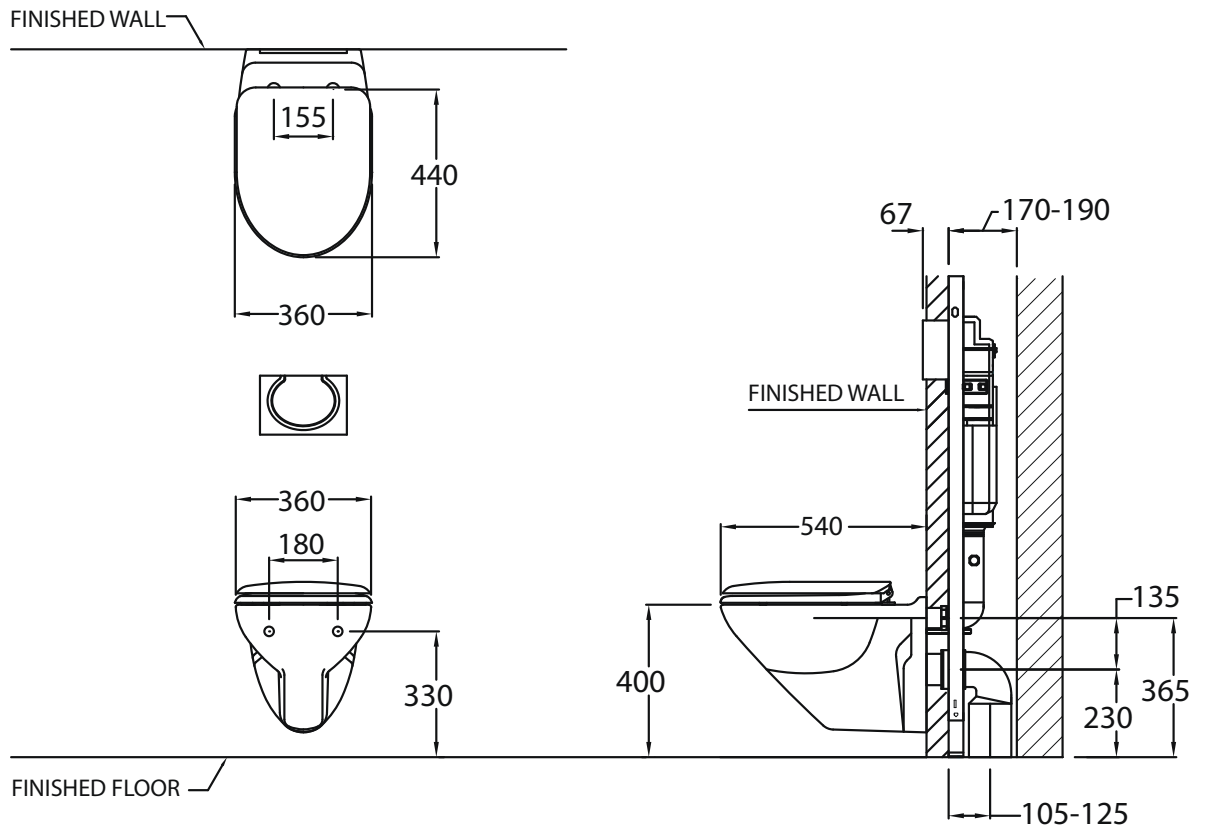

**Product Descriptions**

- Model : Avanti C199 (F)
- Brand : COTTO
- Item : Wall Hung Toilet
- Size : 360x540x400 mm.
- Flush System : Wash Down  
Dual Flush 3/6 L.
- Trap Way : P-Trap
- Outlet Range : 230 mm. High

Note: Tolerance of all dimensions is  $\pm 4\%$ .

**Attributes**

- Concealed tank toilet with front flush
- Limited space management
- Easy floor clean